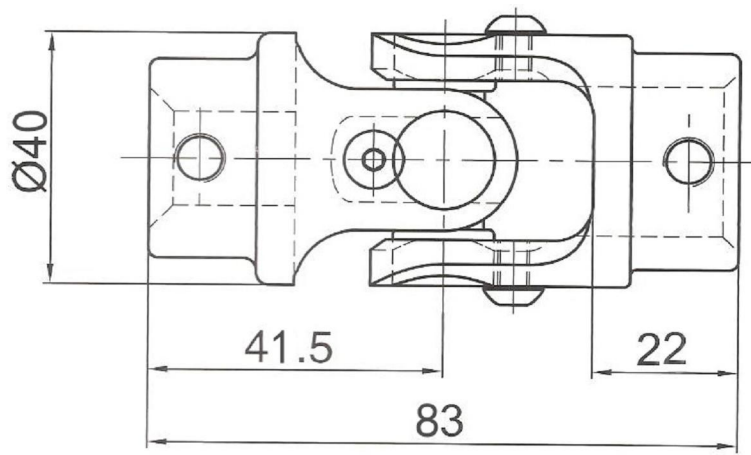

70 Series

Model	Bore Type	Bore Size
740	R	3/4"
741	DD	17mm
742	Spline	1"-48
743	DD	3/4"
744	Spline	9/16"-26
745	DD	1"
746	V	3/4"
747	Spline	3/4"-30
748	Spline	3/4"-36
749	Spline	5/8"-36
750	Spline	3/4"-48
751	Spline	13/16"-36
752	Spline	3/4"-20